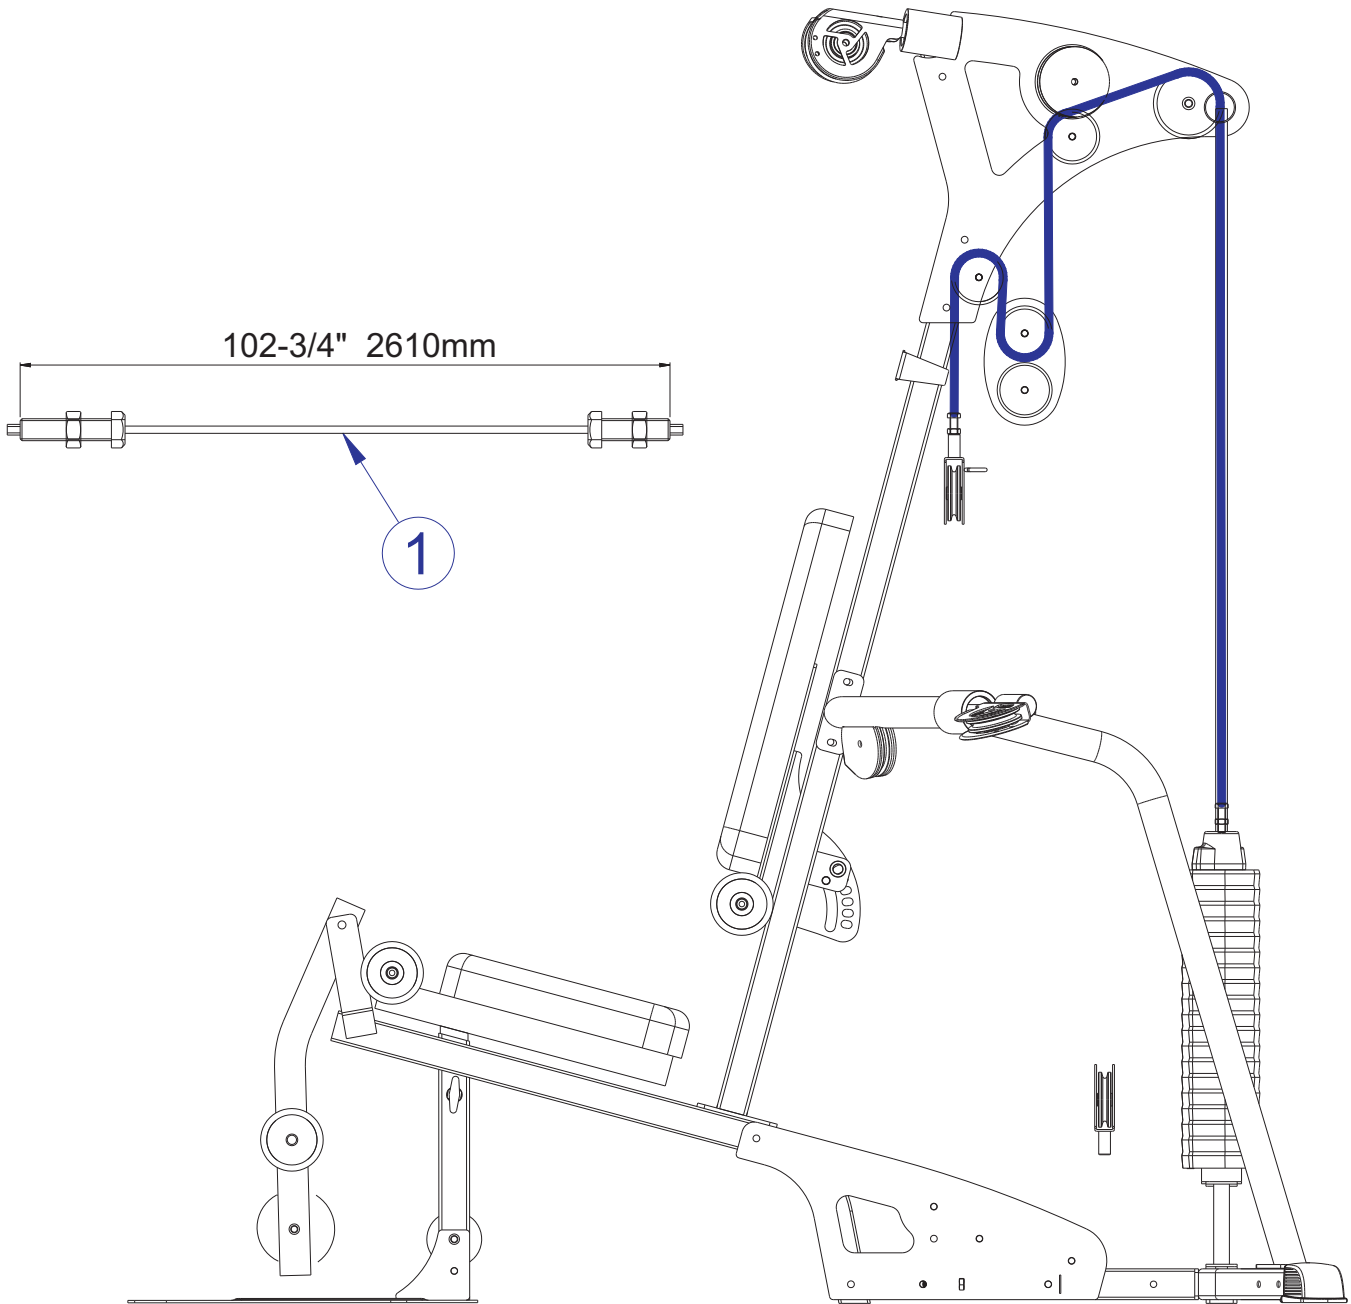

G3-001 G3 HOME GYM WEIGHT STACK CABLE

ITEM NO.	QTY.	PART NO.	DESCRIPTION
1	1	7155701	WEIGHT STACK CABLE,TP1-TP2,TI,104-3/8